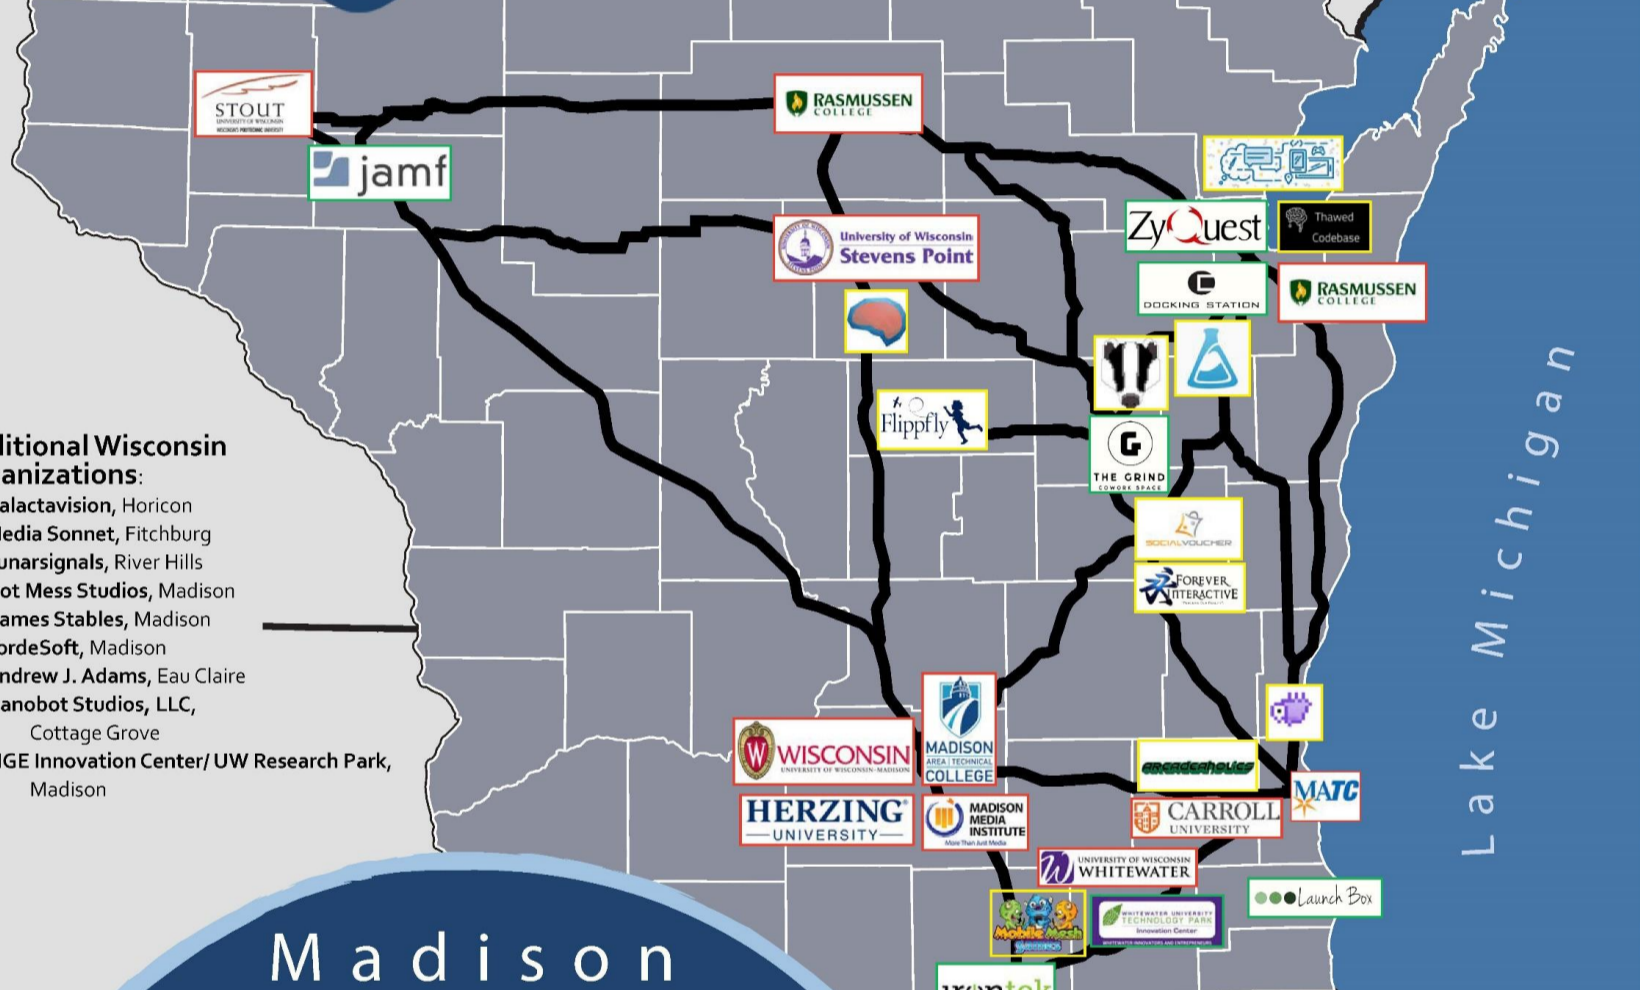

Lake Superior

MADISON REGION ECONOMIC PARTNERSHIP

Wisconsin Games Alliance

Additional Wisconsin Organizations:

- Galactavision, Horicon
- Media Sonnet, Fitchburg
- Lunarsignals, River Hills
- Hot Mess Studios, Madison
- Games Stables, Madison
- FordeSoft, Madison
- Andrew J. Adams, Eau Claire
- Nanobot Studios, LLC, Cottage Grove
- MGE Innovation Center/ UW Research Park, Madison

Lake Michigan

Madison

Milwaukee

Organizations

- Education Institution
- Video Game Company
- Industry Partner

50 mi.